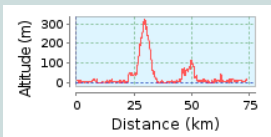

# MINHO 360°

73.63 km (Starting and ending at the same location)  
Accumulated Climb: 933 m, Accumulated Decline: 936 m  
Altitude Variation 326 m (Altitude from: -3 m to 323 m)